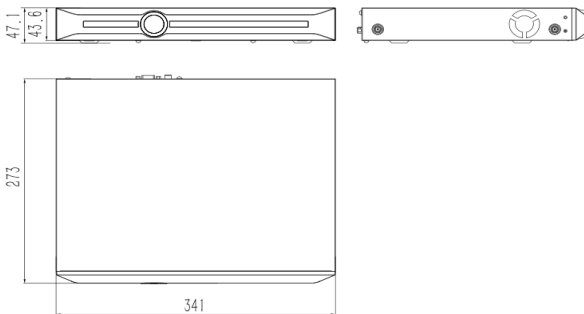

Dimensions

Video/Audio Input	
Incoming Bandwidth	128Mbps
IP Video	16-ch
Audio	1-ch, BNC(2.0 Vp-p, 1kΩ)
Video/Audio Output	
Outgoing Bandwidth	64Mbps
CVBS	N/A
HDMI	1-ch Resolution: 1920×1080
VGA	1ch Resolution: 1920×1080 Adjustable Output Mode, Self-adaptive Resolution
Frame Rate	Mainstream: 25fps(P)/30fps(N) Substream: 25fps(P)/30fps(N)
I-Frame Record	Y
Recording Resolution	6MP(2752*2208,3008*2008,2408*2008)/5MP(2448*2048,2560*1920,2592*1944,2592*1920,2528*2128)/4MP(2560*1440,2592*1520)/3MP(2048*1536)/1080P/U/XGA/720P/VGA/4CIF/DCIF/2CIF/CIF/QCIF
Audio	1xRCA
Synchronous Playback	4-ch 1080P/8-ch 720P/16-ch 4CIF
Decoding	
Video Compression	S+265/ H.265/ S+264/ H.264 H/ H.264 M/ H.264 B
Live View/Playback	6MP(2752*2208,3008*2008,2408*2008)/5MP(2448*2048,2560*1920,2592*1944,2592*1920,2528*2128)/4MP(2560*1440,2592*1520)/3MP(2048*1536)/1080P/U/XGA/720P/VGA/4CIF/DCIF/2CIF/CIF/QCIF
Capability	1-ch 6MP/5MP/4MP/4-ch 3MP/1080P/8-ch 720P/16-ch 4CIF
Display Split	1/4/6/8/9/16
E-Zoom	Y
Network	
Remote Connection	32 Users, Up to 48ch Videos
Browser	CHROME V45 or lower, IE, FIREFOX
Mobile Software	P2P/DDNS/IP for IOS&Android (App name: EasyIve) TCP/UDP/HTTP/MULTICAST/UPnP/DHCP/PPPoE
Internet Protocol	/DDNS/NFS/FTP/NTP/HTTPS/RTSP/SMTP/SADP/SNMP/TCP-IP/IPFILTER/ALARMSEVER/IP SEARCH
Email	Activated by Alarm
ANR	Y
Hard Disk	
SATA	2 SATA for 2 HDDs
Capacity	Up to 8TB Capacity for Each HDD, SEAGATE recommended
NTFS File System	Y
HDD Management	Group and Quota
External Interface	
Two-way Audio	1-ch, BNC(2.0 Vp-p, 1kΩ)
Audio Output	1xRCA
HDMI	1
VGA	1
Network Interface	1 RJ-45 100/1000Mbps Self-adaptive Ethernet Interfaces
Serial Interface	N/A
USB Interface	2 x USB2.0
Alarm I/O	1/0
Advance	
NAS	NFS Protocol, Support Manual Backup Only
Plug and Play	Y, Only for Tiandy Cameras
Hot Standby	N+1
Corridor Mode	Y, 16:9 to 9:16, Only for Tiandy Cameras
Video Analytics(VCA)	16-ch Tiandy Camera VCA Process (Tripwire and Perimeter)
Smart Search	Quickly Search Target VCA Videos , Only for Tiandy Cameras
Trigger Recording	Manual/Timing/Motion Detection/Port Alarm/ VCA Alarm/Video Mask
Smart Recording	Set Recording Bit Rate for Different Time
Alarm Recording	Pre Alarm Default 10s (5/10/15/60s Optional) , Post Alarm Default 10s (10/15/30/60/600s Optional)
Onvif	Onvif(Profile S)
General	
Language	English, Spanish, Korean, Italian,Turkish,Thai, Russian,Simplified Chinese, Traditional Chinese, French, Polish
Power Supply	DC12V/3A
Consumption(without HDD)	≤10W
Working Temperature	-10 °C ~ +55 °C (+14 °F~ + 131 °F)
Working Humidity	10 % ~ 90 %
Chassis	1U
Dimensions	43.6mm×341mm×274mm
Weight	1.6KG (without HDD), 2.8KG (with Packing Box)
ANR:	Auto store video in SD card when NVR disconnected, and upload video to NVR when resumed connection(Only Support Tiandy ANR NVR)
Smart Search:	Greatly improve search speed for recorded video via VCA function