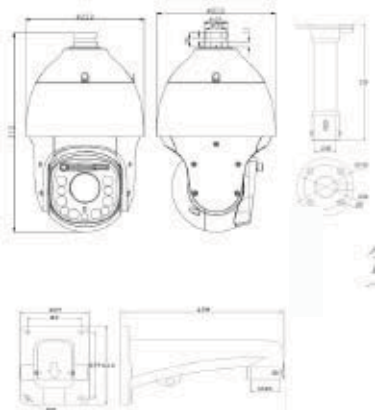

Dimensions

Bracket(Optional)

Model: DF20

DF21

Camera	
Image Sensor	1/2.8" CMOS
Effective Pixels	1920(H)x1080(V)
Signal System	PAL/NTSC
Minimum Illumination	Color: 0.002 Lux @(F1.6,AGC ON) Black&White:0.001Lux @(F1.6,AGC ON)
White Balance	Auto/ ATW/ Manual
AGC	Auto/ Manual
S/N Ratio	≥ 55dB
BLC	Y
HLC	Y
Smart Defog	Y
WDR	140dB
Digital Noise Reduction	3D DNR
Exposure Mode	Auto/ Manual/ Iris First/ Shutter First
Shutter Time	1/1s-1/100000s
Day& Night	Dual-ICR
Digital Zoom	16x
Privacy Masking	24 Dynamic Privacy Mask Programmable; Optional Multiple Colors
Auto Focus	Auto/ Semi-automatic/ Manual
OSD	16×16,32×32,24×24,48×48,64×64 Character Size
Lens	
Focal Length	4.6-152mm, 33x
Zoom Speed	Approx.5s(Optical Wide-Tele)
Angle of View	62.1°(w)~2.18°(t)
Minimum Working Distance	1-1.5m(Wide-Tele)
Aperture Range	F1.6 ~ F4.8
Pan & Tilt	
Pan Range	360°endless
Pan Speed	Pan Manual Speed: 0.1° -400°/s Pan Preset Speed: 240°/s stepless
Preset Accuracy	±0.2°
Tilt Range	-16°-90° (Auto Flip)
Tilt Speed	Tilt Manual Speed: 0.1°-400°/s Tilt Preset Speed: 240°/s
Proportional Zoom	Rotation Speed Can Be Adjusted Automatically According to Zoom Multiples
3D Position	Y
Number of Preset	500
Scan	8
Cruise	8, up to 32 Presets per Cruise
Pattern	8, Each One With 600s Memory or 300 Orders
Power loss recovery	Y
Guard Action	Preset/ Cruise/ Pattern/ Scan
PTZ Position Display	Y
Freeze Frame	Y
RS-485 Protocols	PTZ_PELCO_D, PTZ_PELCO_P, PTZ_TC615_P, DOME_PELCO_D,
Infrared	
IR Irradiation Distance	200m
IR Irradiation Angle	Adjustable by Zoom
Interface	
Audio Input	1-ch Mic in(Line in Interface)
Audio Output	Built-in Speaker
Ethernet	1-ch RJ45 10M/ 100M
Alarm Input	8-ch
Alarm Output	2-ch
On-board Storage	MicroSD Card Slot, up to 128GB
BNC	1.0Vp-p / 75Ω, NTSC (or PAL) Composite
RS-485	1-ch
Extension	N/A
Network	
Ethernet	10Base -T/100Base-TX RJ45 Connector
Max.Image Resolution	1920×1080
Main Stream	1920×1080@25/30fps;1920×1080@50/60fps; 1280×960@25/30fps;1280×960@50/60fps;
Sub Stream	704×576@25/30fps;704×480@25/30fps; 704×288@25/30fps;704×240@25/30fps;
Third Stream	1280×720@25/30fps;640×480@25/30fps;704×576@25/30fps; 704×480@25/30fps;704×576@25/30fps;704×480@25/30fps;
Image Compression	H.265/H.264, Encoding with Baseline/Main/High Profile
ROI Encoding	8 Dynamic Areas for Both Main and Sub Stream
Audio Compression	G711A/G711U/ADPCM/AAC
Protocols	IPV4/IPV6/ HTTP/ HTTPS/ 802.1x/ Qos/ FTP/ SMTP/ UPnP/ SNMP/ DNS/ DDNS/
Remote Connection	10 Users Access at the Same Time
User Permission	Up to 32 Users, 4 Levels User Authentication (ID and PW), Host Authentication (MAC Address) IP Address Filtering
Security Measures	
Web Browser	IE8,IE9,IE10,IE11,Firefox24
System Compatibility	ONVIF (Profile S), SDK
Advance	
Autotracking Early	Keep tracking the target that activates alarming, and enable the speaker to warn, even
Video Analytics(IVA)	Tripwire/Double Tripwire/Perimeter/Object Abandon/Object
Smart-tracking	By Manual/ Panorama/Tripwire/ Perimeter/Early warning trigger
Intelligent Alarm	Harsh Voice Alarm, Motion Ddetection, Mask Alarm, Port Alarm,Network Disable
General	
Language	English,Spanish,Korean,Italian,Turkish,Thai,Russian,Traditional Chinese,Simplified
Operating Conditions	-40°C-70°C, 0~95% RHG
Power Supply	AC24V 3A
Power Consumption	18.6W(IR OFF)/ 35.5W(IR ON)
Circuit Protection	TVS 6000V, Lightning/ Surge 4000V Protection
Impact Protection	IP67
Wiper	Y
IR LEDs	8pcs
White Light LEDs	2pcs
Dimensions	372mmx222mmx222mm
Weight	5.3KG (IP PTZ Only), 8.75KG (with Packing Box)