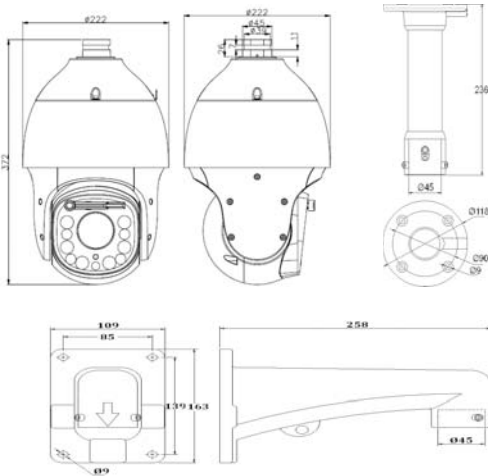

Dimensions

Dimensions(Optional)

Model: DF20

DF21

Camera	
Image Sensor	1/1.8" Sony Progressive Scan CMOS
Effective Pixels	1920(H)x1080(V)
Signal System	PAL/NTSC
Minimum Illumination	Color: 0.0008 Lux @(F1.5,AGC ON) Black&White:0.0002Lux @(F1.5,AGC ON) / 0 Lux with IR
White Balance	Auto/ ATW/ Manual
AGC	Auto/ Manual
S/N Ratio	≥ 55dB
BLC	Y
HLC	Y
Smart Defog	Y
WDR	120dB
Digital Noise Reduction	3D DNR
Exposure Mode	Auto/ Manual/ Iris First/ Shutter First
Shutter Time	1/25s-1/10000s
Day& Night	Dual-ICR
Digital Zoom	16x
Privacy Masking	24 Dynamic Privacy Masks; Optional Multiple Colors
Auto Focus	Auto/ Semi-automatic/ Manual
OSD	16*16,32*32,24*24,48*48,64*64 Character Size / Time/Date/Week/Character Superposition in 5 Regions PTZ Angle Superposition
Lens	
Focal Length	6-180mm, 30x
Zoom Speed	Approx.5s(Optical Wide-Tele)
Angle of View	61.2°(w)~2.32°(t)
Minimum Working Distance	0.01m ~ 1.2m
Aperture Range	F1.5 ~ F4.3
Pan & Tilt	
Pan Range	360°endless
Pan Speed	Pan Manual Speed: 0.1°-180°/s Pan Preset Speed: 240°/s stepless
Preset Accuracy	±0.2°
Tilt Range	-16°-90° (Auto Flip)
Tilt Speed	Tilt Manual Speed: 0.1°-120°/s Tilt Preset Speed: 180°/s
Proportional Zoom	Rotation Speed Can Be Adjusted Automatically According to Zoom Multiples
3D Position	Y
Number of Preset	500
Scan	8
Cruise	8, up to 32 Presets per Cruise
Pattern	8, Each One With 180s Memory or 300 Orders
Power loss recovery	Y
Guard Action	Preset/ Cruise/ Pattern/ Scan
PTZ Position Display	Y
Freeze Frame	Y
RS-485 Protocols	PTZ_PELCO_D , PTZ_PELCO_P , PTZ_TC615_P , DOME_PELCO_D , DOME_PELCO_P , DOME_PLUS
Infrared	
IR Irradiation Distance	180m~200m
IR Irradiation Angle	Adjustable by Zoom
Interface	
Audio Input	1-ch Mic in(Line in Interface) / Line Input 2-2.4V[p-p]; Output Impedance 1KΩ, ±10%
Audio Output	1-ch, Line level, Impedance: 600Ω, Built-in speaker optional
Ethernet	1-ch RJ45 10M/100M
Alarm Input	8-ch
Alarm Output	2-ch
On-board Storage	MicroSD Card Slot, up to 128GB
BNC	1.0Vp-p / 75Ω, NTSC (or PAL) Composite
RS-485	1-ch
Extension	N/A
Network	
Ethernet	10Base-T/100Base-TX/RJ45 Connector
Max.Image Resolution	1920×1080
Main Stream	1920×1080@25/30fps;1920×1080@50/60fps;1280×960@25/30fps;1280×960@50/60fps; 1280×720@25/30fps;1280×720@50/60fps / 640×480@25/30fps;640×480@50/60fps 704×576@25/30fps;704×576@50/60fps / 704×480@25/30fps;704×480@50/60fps
Sub Stream	704×576@25/30fps;704×480@25/30fps;704×288@25/30fps;704×240@25/30fps; 352×240@25/30fps;352×288@25/30fps;
Third Stream	1280×720@25/30fps;640×480@25/30fps;704×576@25/30fps; 704×480@25/30fps;704×576@25/30fps;704×480@25/30fps; 704×288@25/30fps;704×240@25/30fps;352×240@25/30fps; / 352×288@25/30fps;
Image Compression	H.265/H.264, Encoding with Baseline/Main/High Profile
ROI Encoding	8 Dynamic Areas for Both Main and Sub Stream
Audio Compression	G711A/G711U/ADPCM/AAC
Protocols	IPV4/IPV6/ HTTP/ HTTPS/ 802.1x/ Qos/ FTP/ SMTP/ UPnP/ SNMP/ DNS/ DDNS/ NTP/ RTSP/ RTP/ TCP/ UDP/ IGMP/ ICMP/ DHCP/ PPPoE
Remote Connection	10 Users Access at the Same Time
User Permission	Up to 32 Users, 4 Levels
Security Measures	User Authentication (ID and PW), Host Authentication (MAC Address)
Web Browser	IP Address Filtering IE8, IE9, IE10, IE11, Chrome30, Firefox24
Advance	
Autotracking Early Warning(AEW)	Keep tracking the target that activates alarming, and enable the speaker to warn, even open the green laser for frightening
Video Analytics(IVA)	Tripwire, Perimeter, Loitering/Crowd/Parking Detection, Missing/Foreign Object, Face Detection, People Counting, Off-position
Smart-tracking	By Manual/ Panorama/Tripwire/ Perimeter trigger
Intelligent Alarm	Harsh Voice Alarm, Motion Ddetection, Mask Alarm, Port Alarm,Network Disable Alarm, IP Conflict, MAC Conflict Detection
General	
Language	English, Spanish, Korean, Italian,Turkish,Thai, Russian, Traditional Chinese.
Operating Conditions	-40°C-70°C, 0 ~ 95% RHG
Power Supply	AC24V 3A
Power Consumption	18.55W(IR OFF)/ 35.5W(IR ON)
Circuit Protection	TVS 6000V, Lightning/ Surge 4000V Protection
Impact Protection	IP66
Wiper	Y
Dimensions	372mmx222mmx222mm
Weight	5.3KG (IP PTZ Only), 8.75KG (with Packing Box)