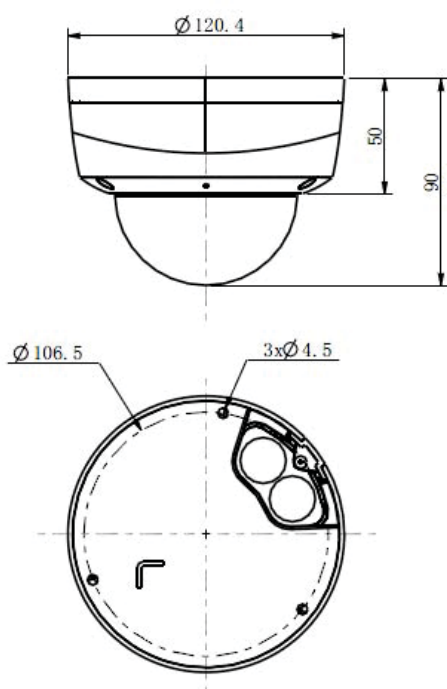

Dimensions

Camera	
Image Sensor	1/3" CMOS
Core Processor	ARM9 Architecture
Operating System	Embedded Linux
Signal System	PAL/NTSC
Min. Illumination	Color: 0.002Lux(F1.2,AGC ON) B/W: 0.001Lux(F1.2,AGC ON); 0Lux with IR
Shutter Time	1s~1/10000s
Lens	2.8mm/4mm, Angle of View: 95.2°/78°
Lens Mount	φ12
Auto Iris	N/A
Day& Night	Dual IR Cut Filter with Auto Switch
Wide Dynamic Range	100 dB
Digital Noise Reduction	3D DNR
Compression Standard	
Video Compression	H.265/H.264 HP/MP/BP/M-JPEG
Encode Type	High Profile/Main Profile/Base Line Profile
Video Bit Rate	32Kbps~16Mbps
Audio Compression	G.711A/G.711U/ADPCM
Audio Bit Rate	G711 8KHz, 64kbps ADPCM 8KHz, 32kbps AAC 48KHz, 96-320kbps
Image	
Max. Image Resolution	1920x1080
Frame Rate	50Hz: 25fps (1920x1080), 25fps (1280 × 720) 60Hz: 30fps (1920x1080), 30fps (1280 × 720)
Triple Stream	Mainstream:1080P(1920x1080) Substream:D1(704x576) 3rd stream:CIF(352x288)
Image Settings	Brightness, Saturation, Contrast, Flip Mode Adjustable by Client Software or Web Browser
HLC	Y
Smart Defog	Y
Corridor Format	Y(Only for 1080P)
EIS	Y
ROI	4 Zones
Privacy Mask	4 Zones
Picture Overlay	200 × 200, BMP 24bit, Zone Configurable
OSD	16×16, 32×32, 24×24, 48×48, 64×64, 96×96 Size Letters Such as Week, Date, Time, Total 5 Regions
Network	
Browser	IE, Chrome, Firefox, Safari, Plug-in Free
Network Storage	FTP
NTP	Y
Video Analytics	Tripwire/Perimeter
Alarm Trigger	Motion Detection/IP Conflict/MAC Conflict/Port Alarm/Mask Alarm
Protocols	IPV4/IPV6/HTTP/802.1x/FTP/SMTP/UPnP/SNMP/DNS/DDNS/NTP/RTSP/TCP/UDP/DHCP/PPPoE
User Permission	4 Level/8 Users
Remote Connection	3 Users Access at the Same Time
System Compatibility	ONVIF (Profile S), SDK, CGI
Interface	
Audio Input	1-ch, Mic in
Audio Output	N/A
Communication Interface	1-ch RJ45 10M / 100M Ethernet Interface
Alarm Input	N/A
Alarm Output	N/A
Video Output	N/A
On-board Storage	MicroSD Card Slot, up to 128GB
Reset	Y
General	
Language	English, Spanish, Korean, Italian, Turkish, Thai, Russian, Traditional Chinese
Operating Conditions	-30°C~60°C(IR OFF) /-20°C~40°C(IR ON), 0~95% RHG
Power Supply	DC 12 V ± 10%, PoE (802.3af)
Power Consumption	Max. 3W(IR OFF) (ICR Instant Switch 10W) Max. 5W(IR ON)
Circuit Protection	TVS 6000V, Lightning/Surge 1000V Protection
Impact Protection	IP67, IK10
IR Range	20m~30m
IR LEDs	8pcs Array
Dimensions	120mm×120mm×90mm
Weight	0.7KG (IP Camera Only); 0.9KG (with Packing Box)